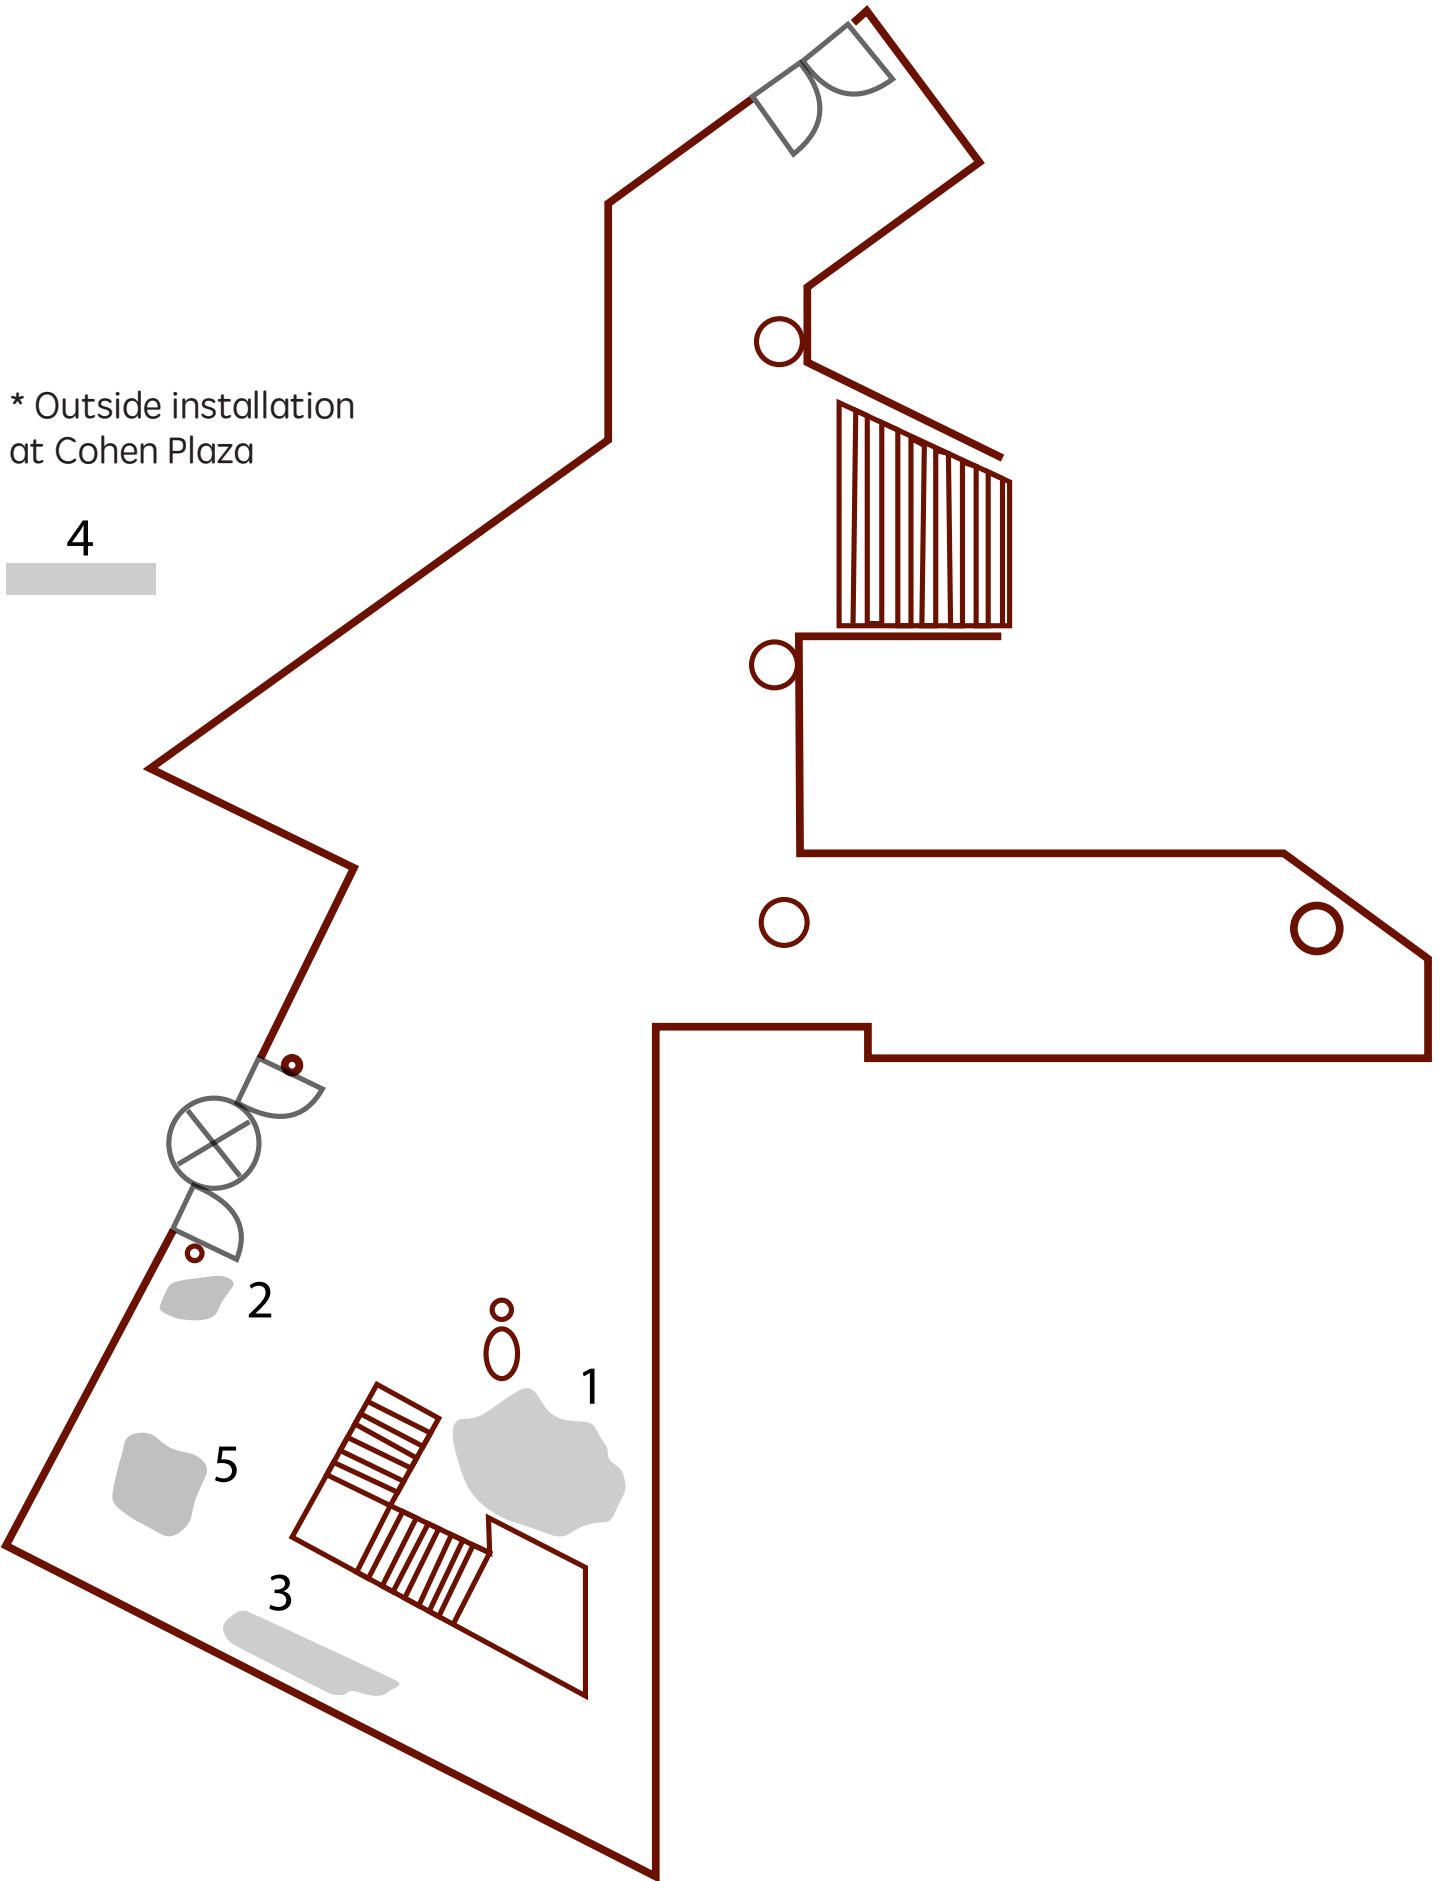

* Outside installation
at Cohen Plaza

4